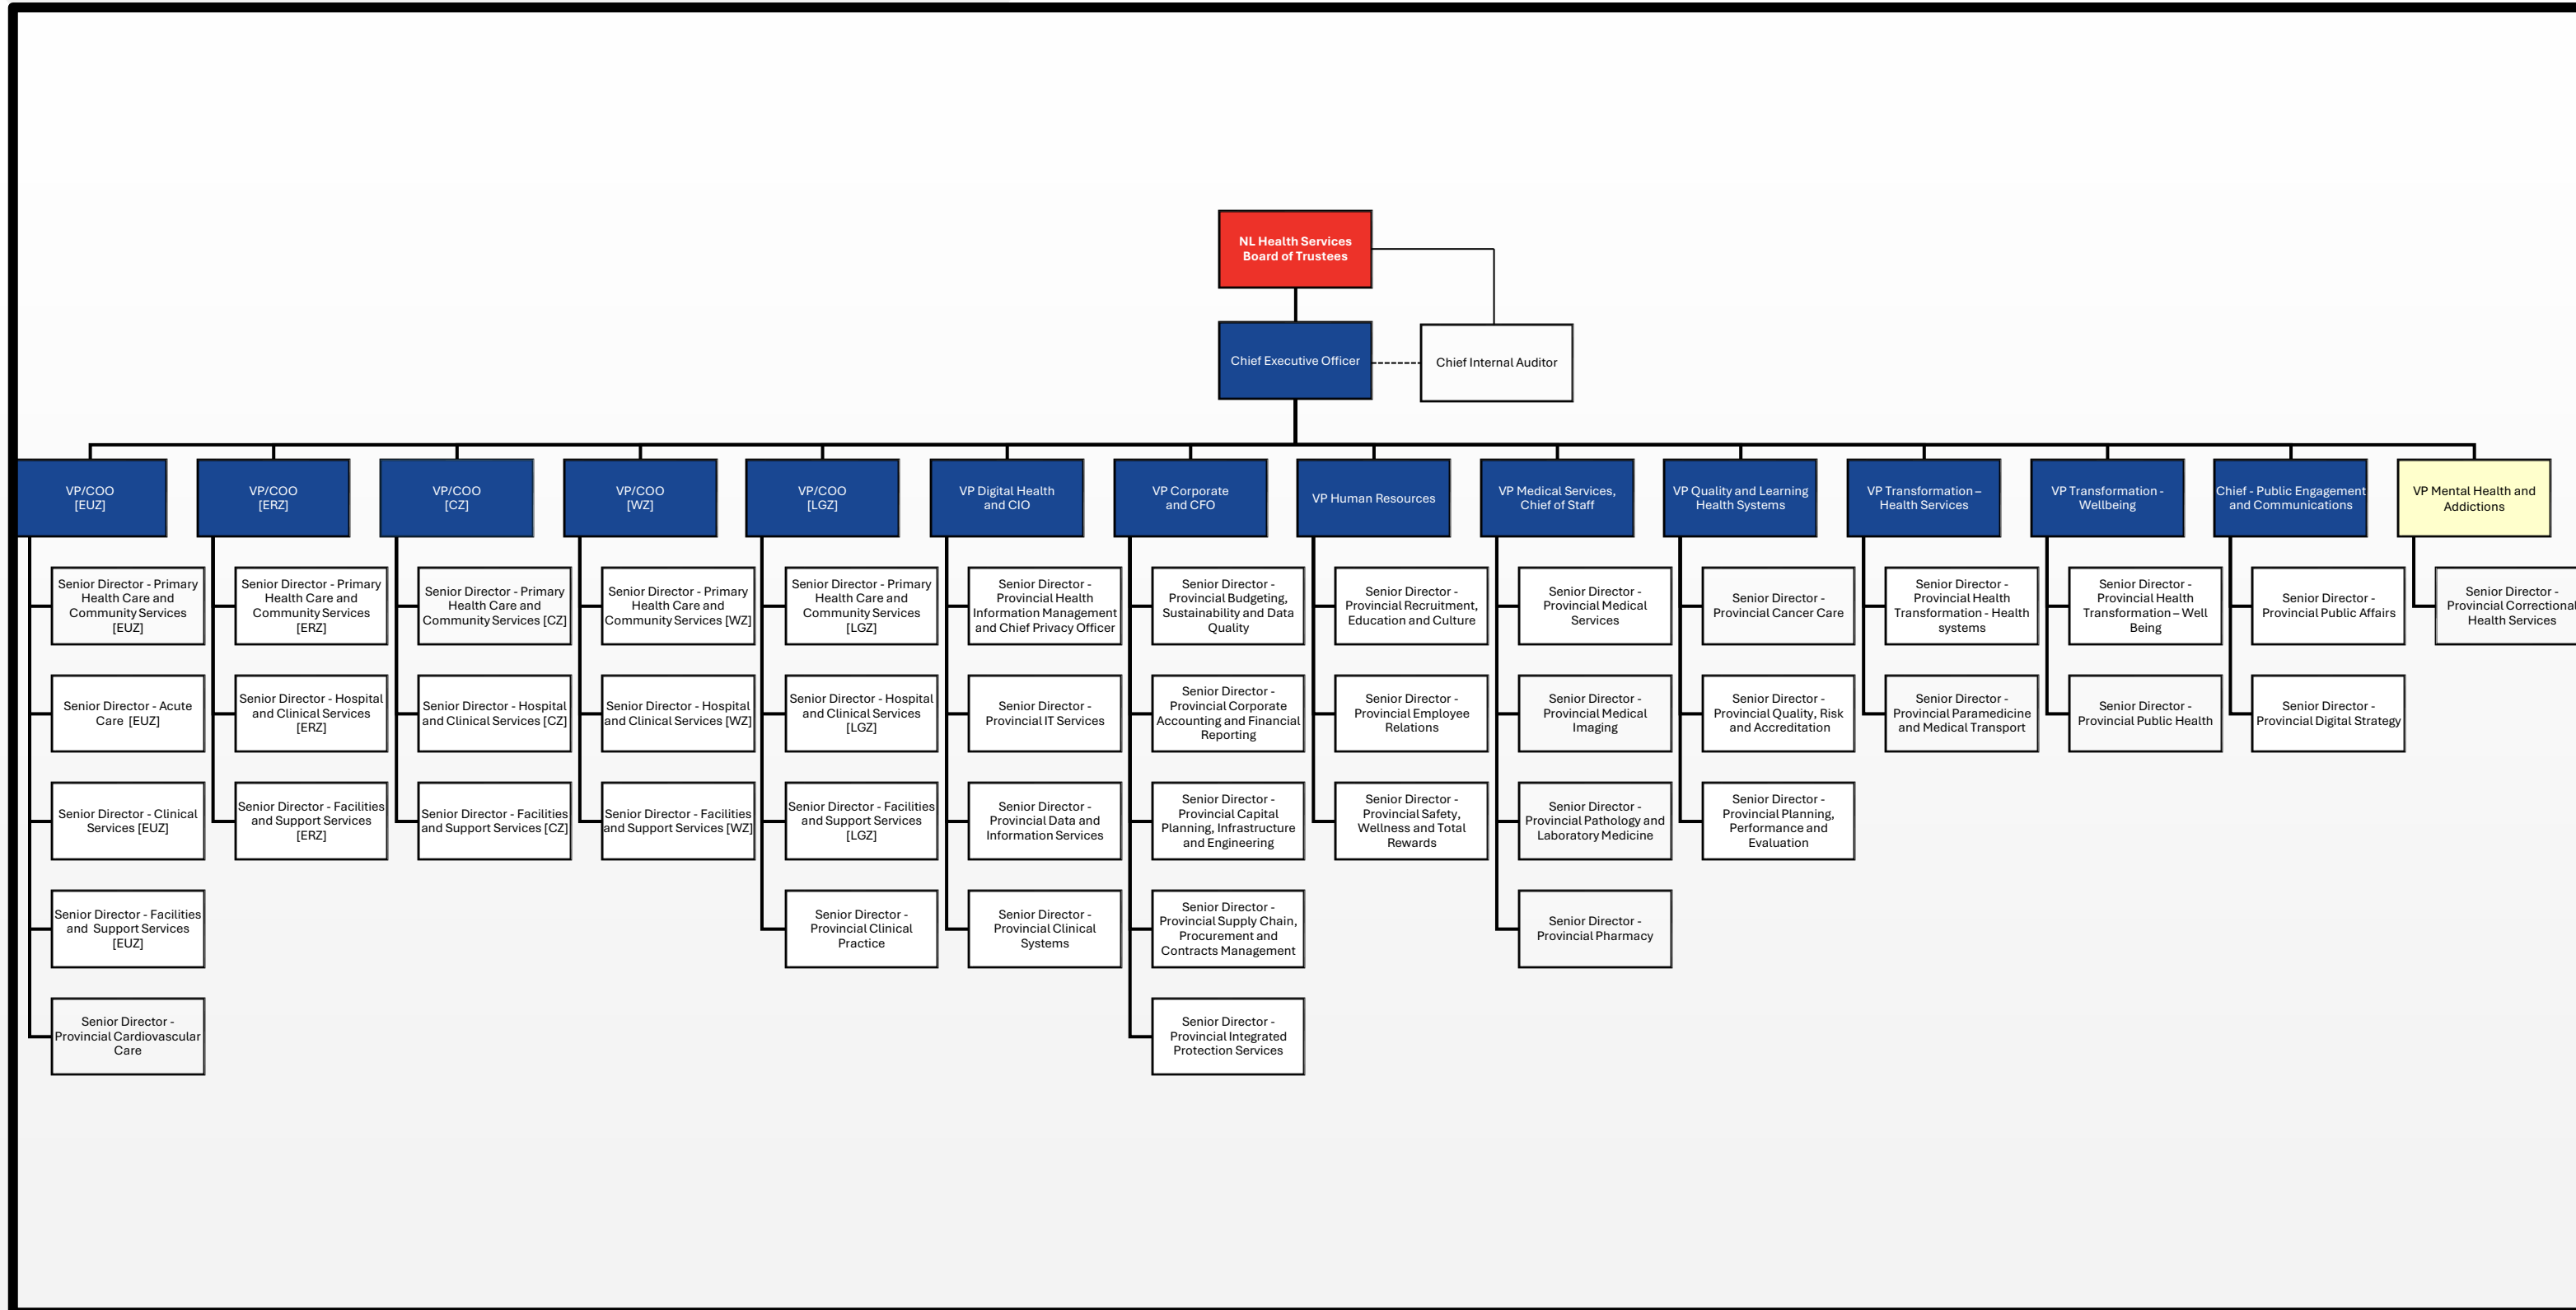

# Corporate Organizational Chart

As of February 6, 2025

# NL Health Services

**LEGEND:**  
 ERZ: Eastern Rural Zone | EUZ: Eastern Urban Zone | CZ: Central Zone | WZ: Western Zone | LGZ: Labrador-Grenfell Zone  
 Temporary Position